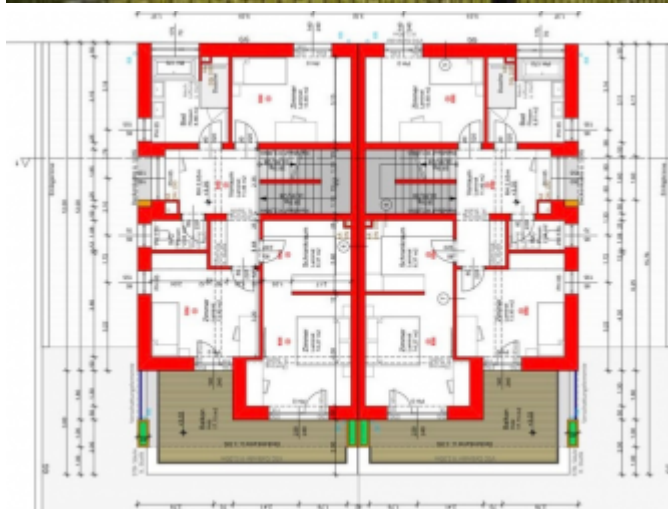

BROKER

Maklér:
Telefón:
E-mail:

Jana Maász
+421 910 432 635
maasz@bosen.sk